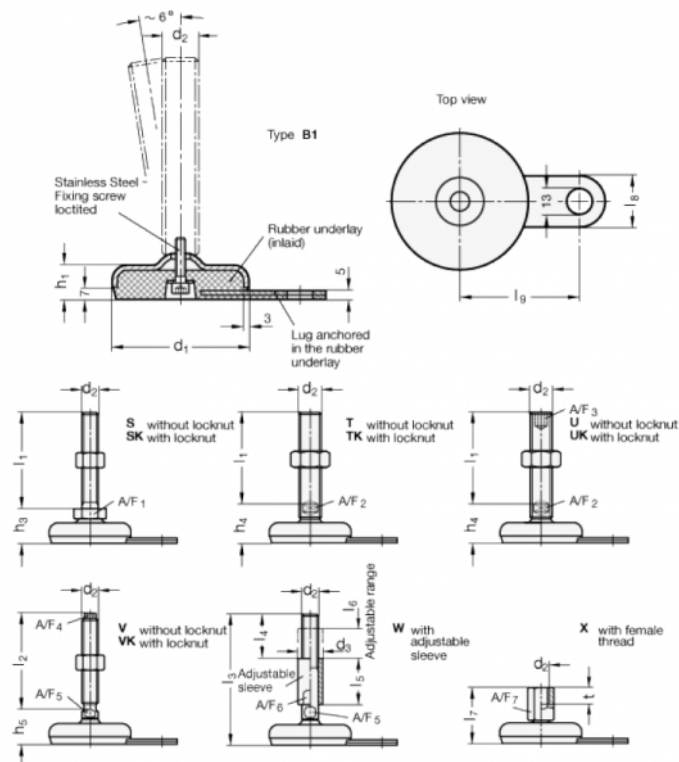

Article number: 203360M1080B1SK  
 Description: E+G levelling foot  
 GN 33-60-M10-80-B1-SK, Stainless steel  
 Note: SK With nut, External hexagon at the bottom

## Measures

- A/F1 = 17
- d1 = 60
- d2 = M10
- h1 = 19
- h3 = 27
- l1 = 80
- l8 = 25
- l9 = 50